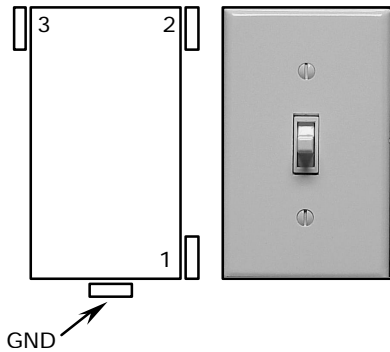

**THREE POSITION TOGGLE SWITCH
#09.100.101**

(VIEW FROM REAR)

**THREE POSITION KEY SWITCH
#09.100.102**

(VIEW FROM REAR)

NOTE:
CONNECT TERMINALS 1 & 4
WITH A JUMPER WIRE.